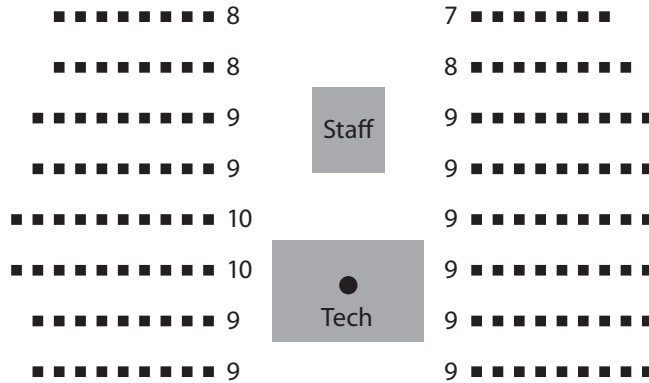

1200 chairs total

125

136

Worship Stage

72

69

172

174