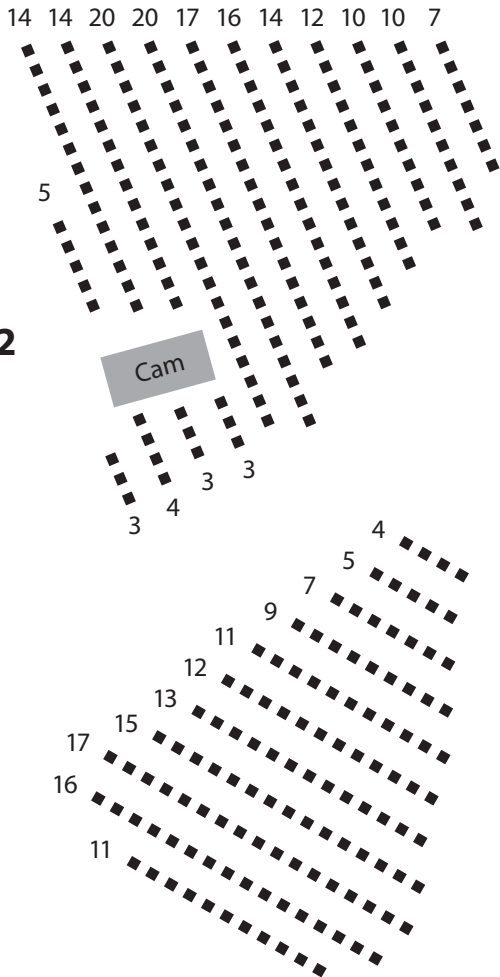

1200 chairs total

125

136

Worship Stage

72

69

172

174

120

113

87

132