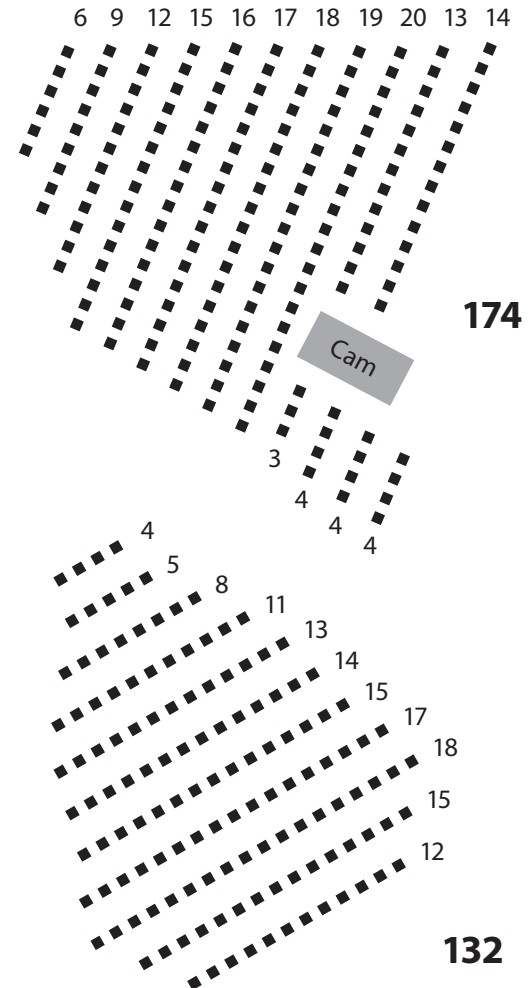

1200 chairs total

125

136

Worship Stage

72

69

172

174

120

113

87

132