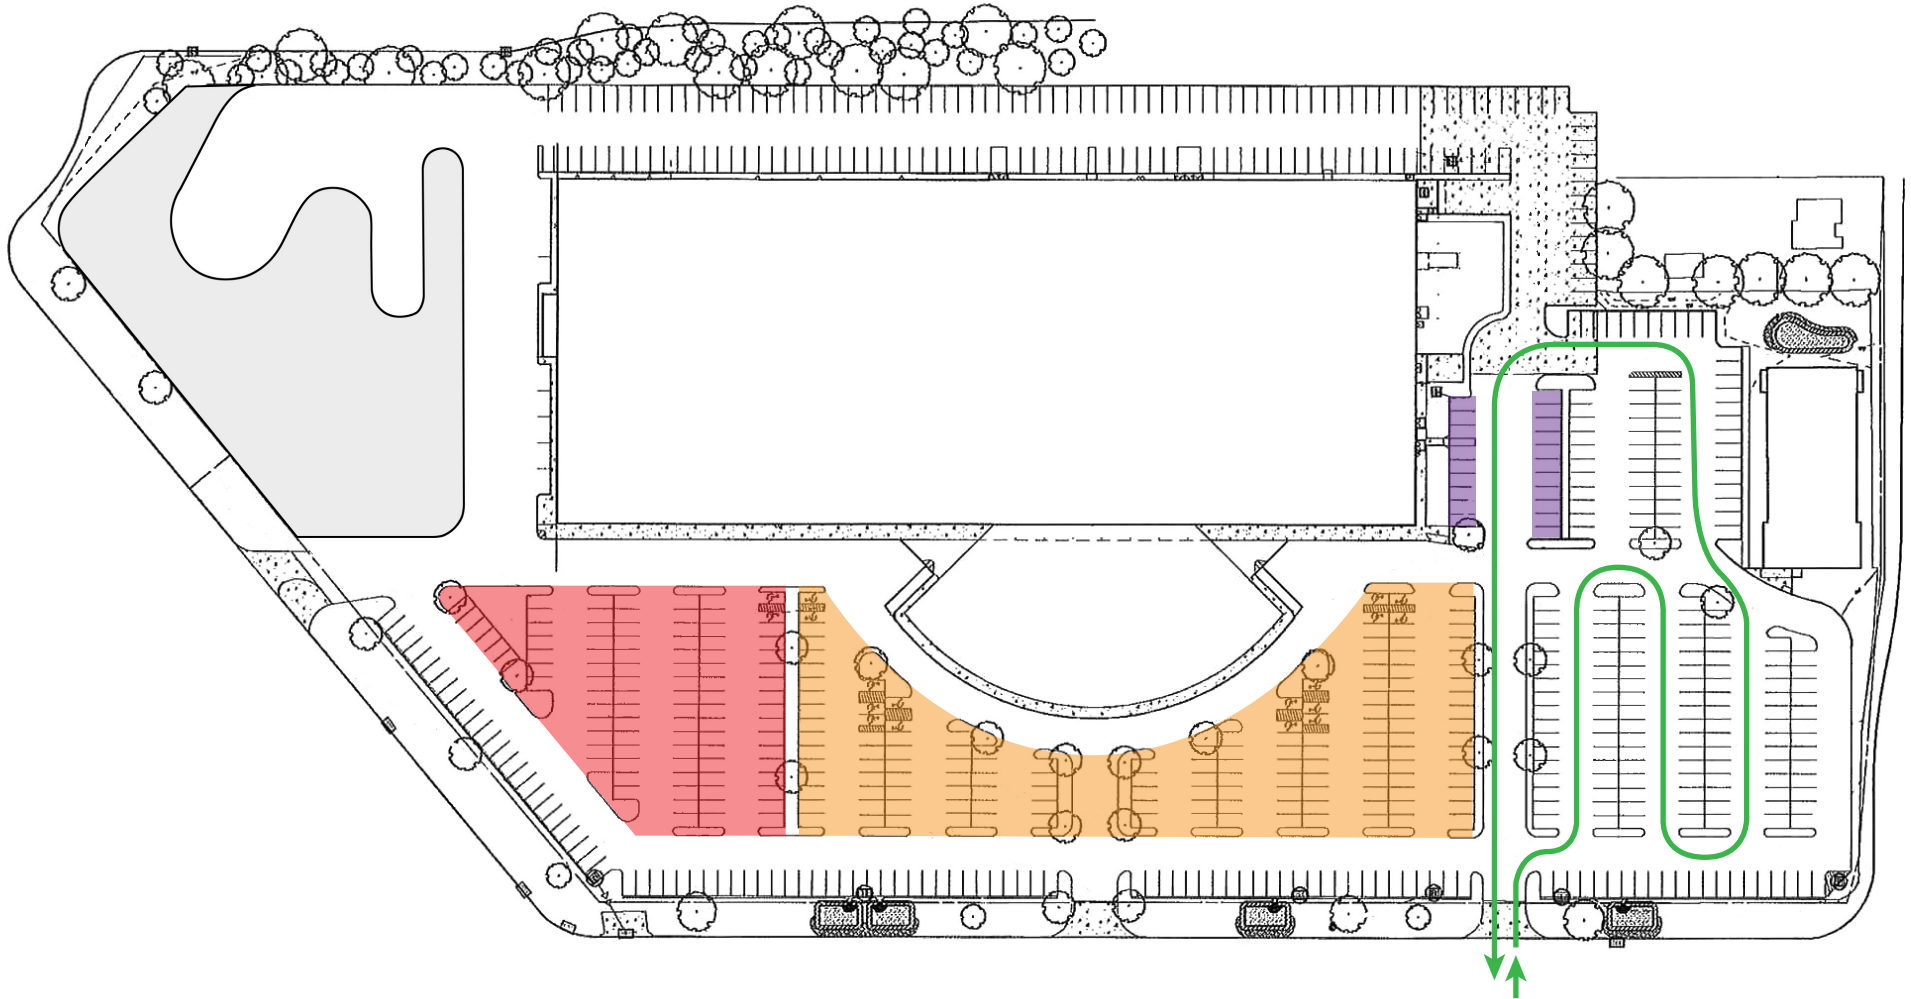

# WEEKDAY PARKING LOT AREAS

-  Today's Harvest
-  WH Staff and other partners
-  Daycare / Food Shelf clients
-  Food Shelf traffic Wed/Thurs 9-noon